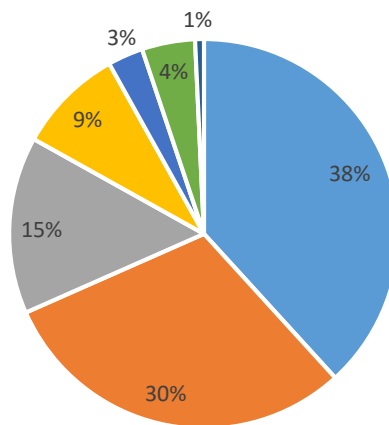

GENDER

■ Female ■ Male

UNDERGRADUATE DEGREE

■ B. Com ■ B. Sc ■ BBA ■ BE ■ Others

UNDERGRADUATE SPECIALISATION

- Cost & Works Accounting
- Business Administration
- Arts
- IT
- Computer
- Others

SPECIALISATION IN PGDM