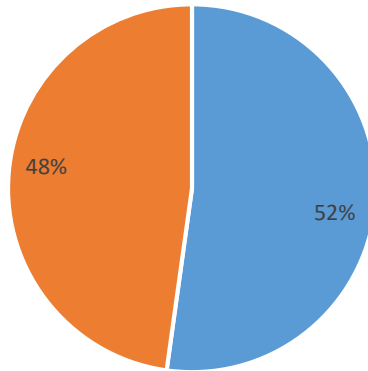

GENDER

■ Female ■ Male

UNDERGRADUATE DEGREE

■ B. Com ■ B. Sc ■ BBA ■ BE ■ Others

UNDERGRADUATE SPECIALISATION

- Cost & Works Accounting
- Business Administration
- Arts
- IT
- Computer
- Others

SPECIALISATION IN PGDM