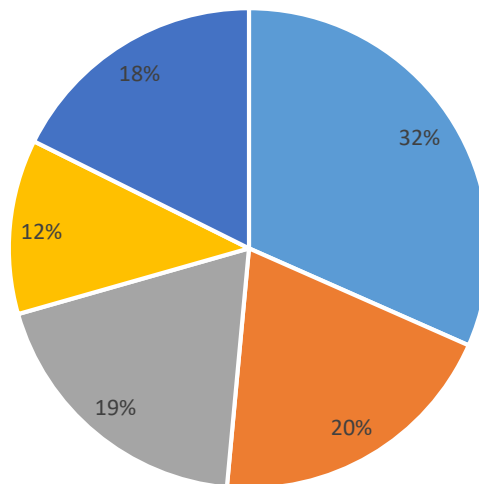

GENDER

■ Female ■ Male

UNDERGRADUATE DEGREE

■ B. Com ■ B. Sc ■ BBA ■ BE ■ Others

UNDERGRADUATE SPECIALISATION

- Cost & Works Accounting
- Business Administration
- Arts
- IT
- Computer
- Others

SPECIALISATION IN PGDM