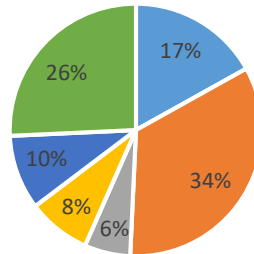

GENDER

■ Female ■ Male

UNDERGRADUATE DEGREE

■ B. Com ■ B. Sc ■ BBA ■ BE ■ Others

UNDERGRADUATE SPECIALISATION

- Cost & Works Accounting
- Business Administration
- Arts
- IT
- Computer
- Others

SPECIALISATION IN PGDM